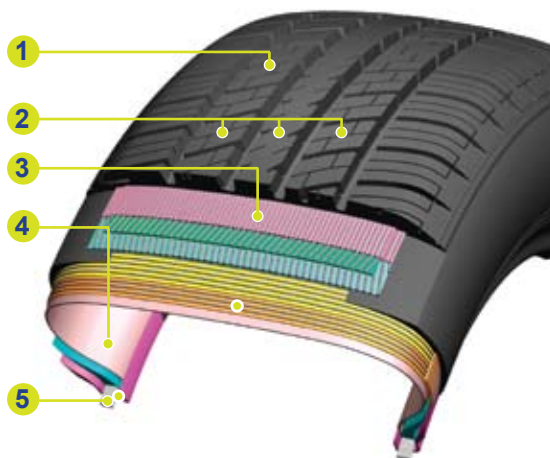

# ENDURO 716

Comfort

Mileage

Fuel efficient

All Season

⊗ Rim range: 13-15

⊙ Aspect Ratio: 60-80

⊙ Speed rating: T-H

Features	Benefits
1 Special tread compound	▶ Provides long mileage
2 Central circumferential rib	▶ Provides better handling and control
3 Full nylon jointless cap ply	▶ Improves uniformity and tire stability
4 Equal Force Carcass with dimensional stability polyester	▶ Provides comfort and excellent steering response
5 High-tension bead	▶ Provides excellent load bearing, steering and cornering