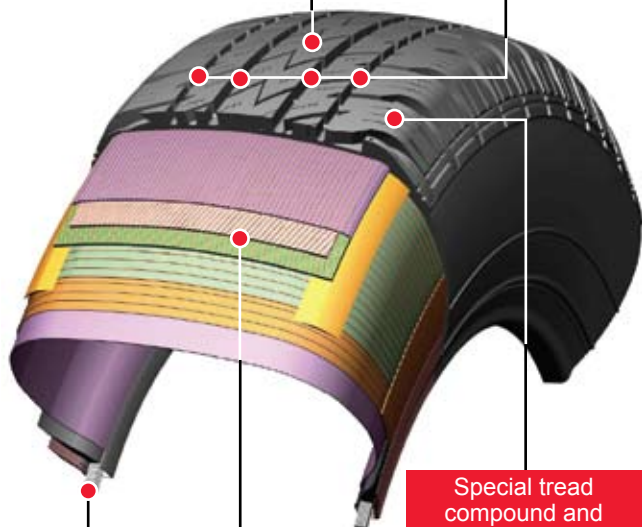

## **SAVERO H/T**

Modern "S" shape pattern with variable pitch shoulder design provides superb handling and smooth quiet performance

Four circumferential grooves and open shoulder slots prevent aquaplaning for excellent wet performance

Ultra strong structural design for both reliability and durability

Special tread compound and wide shoulder slots enhance tread life and provide consistent wet and dry traction

High-tension bead provides excellent support in high speed steering and cornering

### Features

Modern "S" shape tread pattern design

Four circumferential grooves with open shoulder slots

Special tread compound and wide shoulder slots