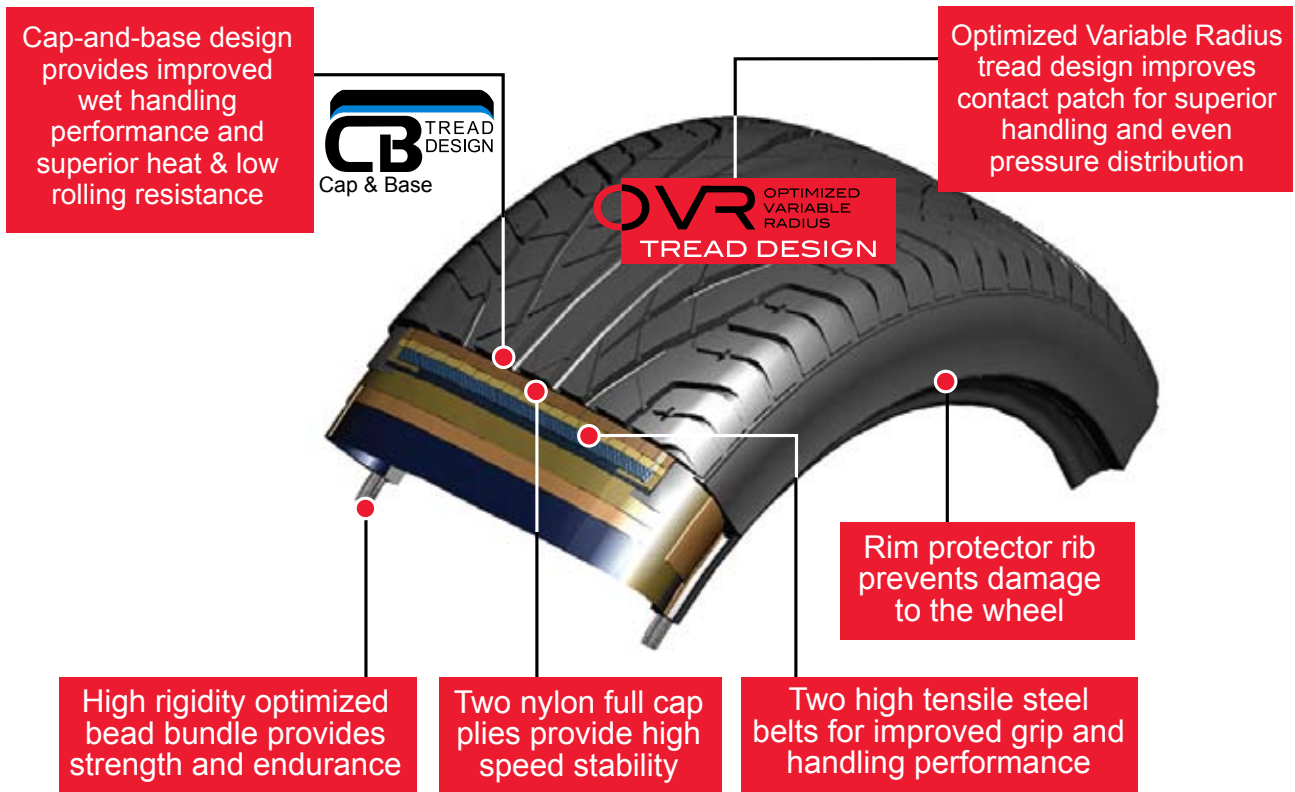

Experience the Performance · Discover the Value

GITI TIRE (USA), Ltd.
10404 Sixth Street, Rancho Cucamonga, CA 91730
Phone: 1-866-488-4737
Email: sales@us.gititire.com
www.gititireusa.com