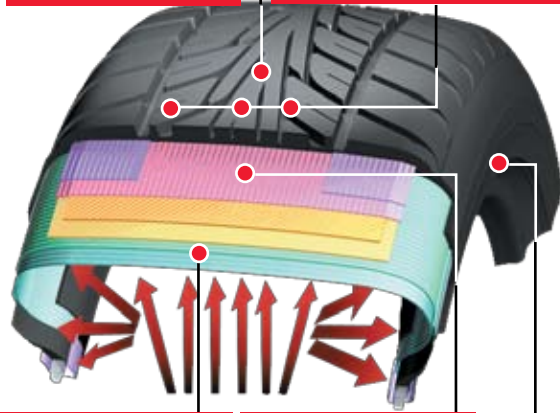

## CHAMPIRO 328

ULTRA HIGH PERFORMANCE

Circumferential wide central rib providing excellent handling performance

World class Ultra high performance V-shaped tread grooves offering outstanding wet performance and ultra-efficient water evacuation

Tri-tread & multi-inner radius improve driving control while assuring performance at high speed

Joint less bead wire and high density nylon improve high speed stability & maximize steering response

Advanced rim protector design

## Features

V-shaped tread design and two wide circumferential grooves

Optimized variable pitch tread design

Circumferential center rib

Rim protector