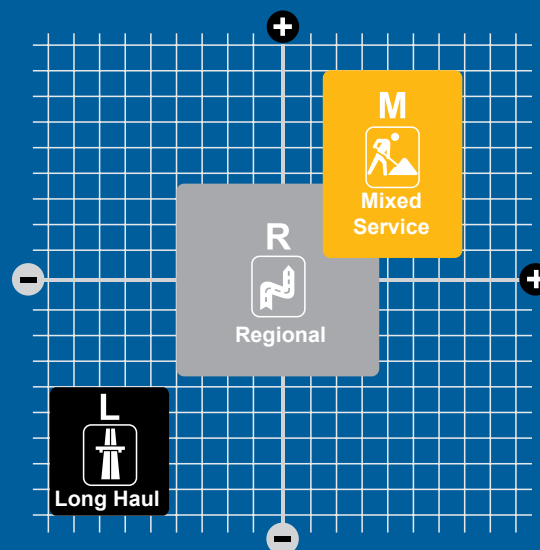

Limited Casing Warranty

(Effective Date: 03/01/09)

1. The following casing allowance will be applied to Primewell truck tires in normal over the road service and produced after March 1, 2009

Size	Casing Allowance
215/75R17.5	$25.00
235/75R17.5	$25.00
225/70R19.5	$25.00
245/70R19.5	$25.00
265/70R19.5	$25.00
10.00R20	$35.00
255/70R22.5	$35.00
10R22.5	$35.00
11R22.5	$50.00
295/75R22.5	$50.00
315/80R22.5	$50.00
385/65R22.5	$60.00
425/65R22.5	$60.00
445/65R22.5	$60.00
11R24.5	$50.00
285/75R24.5	$40.00

1. The above casing policy will be valid for the first five years from the date of manufacture, or to the end of the first retread life, whichever comes first.
2. The Limited Casing Warranty is subject to the terms and conditions as set forth by GITI TIRE (USA), Ltd.
3. Tires manufactured prior to March 1, 2009 will be covered by the warranty in effect at the time of manufacture

New Truck Tire Warranty - Free replacement during the first 2/32 of tread wear for defects in material and workmanship for 5 years from date of manufacture.

See printed warranty for complete details.

MARKET SEGMENTS

Tires designed and developed for specific application requirements

Using the latest design and manufacturing technology Primewell has developed a range of tires that meets the ever increasing demands of today's transport operations.