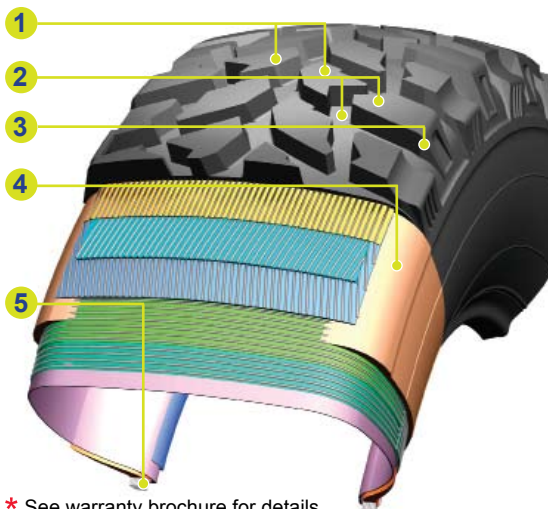

RUNWAY

Built for toughness to handle off road conditions

ENDURO M/T

Mud Terrain

Symmetrical

All Season

⊗ Rim range: **15-16**

⊙ Aspect Ratio: **70-85**

⊕ Speed rating: **Q-S**

LIMITED
5 YEAR
WARRANTY

Features

Benefits

1	Aggressive pattern design	▶ Outstanding traction in all conditions
2	High void ratio and pyramidal shaped tread elements	▶ Excellent resistance to aquaplaning and self-cleaning performance
3	Special casing profile and solid shoulder pattern	▶ Enhanced traction and cornering
4	Reinforced casing construction	▶ Superior overall resistance to damage
5	High-tension bead	▶ Excellent load bearing support, steering and cornering

* See warranty brochure for details

ENDURO M/T

Size Range

AR	Tire Size	LI	SR	LR	Approved Rim	Rim Width Range	Max. Load		Max. Pressure		Tread Depth		Overall Diameter		Section Width		Side Wall
							lbs	kg	psi	kpa	32 nd	mm	inch	mm	inch	mm	
	LT31X10.50R15	109	Q	C	8 1/2J	7 1/2J;8J;9J	2270	1030	51	350	18	14.6	30.7	781	10.6	268	OWL
	LT33X12.50R15	108	Q	C	10J	8 1/2J;9J;11J	2205	1000	36	250	18	14.6	32.8	832	12.5	318	OWL
70	LT305/70R16	118/ 115	Q	D	9J	8 1/2J;9 1/2J	2910/ 2680	1320/ 1215	51	350	18	14.6	33.1	840	12.0	305	OWL
75	LT235/75R15	104/ 101	S	C	6 1/2J	6JK;6J;7J	1985/ 1820	900/ 825	51	350	18	14.6	29.1	739	9.3	235	OWL
	LT245/75R16	120/ 116	Q	E	7J	6 1/2L;7K;7L; 6 1/2J;7 1/2J	3042/ 2778	1380/ 1260	80	550	18	14.6	30.7	780	9.6	245	OWL
	LT265/75R16	123/ 120	Q	E	7 1/2J	7K;7L;7J;8L;8J	3415/ 3085	1550/ 1400	80	550	18	14.6	31.9	810	10.4	265	OWL
	LT285/75R16	122/ 119	Q	D	8J	7 1/2J;8L;8LB; 8KB; 8 1/2J	3305/ 3000	1500/ 1360	65	450	18	14.6	33.1	840	11.2	285	OWL
85	LT235/85R16	120/ 116	Q	E	6 1/2J	6J;6K;6L; 6 1/2L;7J;7K;7L	3042/ 2778	1380/ 1260	80	550	18	14.6	31.9	810	9.3	235	OWL

LI Load Index SR Speed Rating OWL Outlined While Letter BSW Black Side Wall