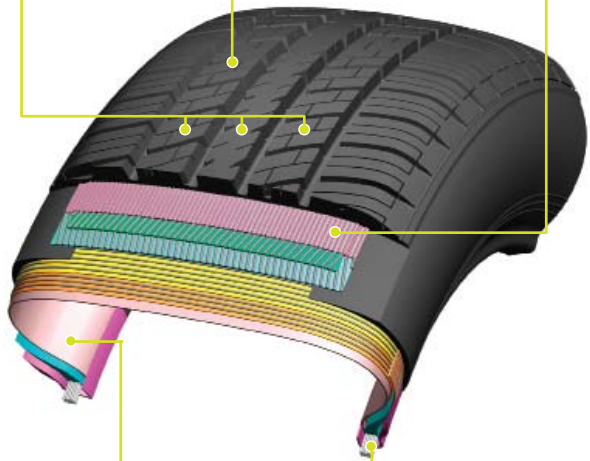

ENDURO 716

Central circumferential rib.
Provides better handling and control

Full nylon jointless cap ply.
Improves uniformity and tire stability

Special tread compound.
Provides long mileage

Equal Force Carcass with dimensional stability polyester.
Provides comfort and excellent steering response

High-tension bead.
Provides excellent load bearing, steering and cornering

USA 1-866-488-4737 (runway-us.com)
CANADA 1-888-890-0051 (runway-ca.com)

* See warranty brochure for details

RW-PC-US-716-10-01

PREMIUM TOURING
80,000 MILE
Limited Warranty

ENDURO 716

PREMIUM TOURING
80,000 MILE
Limited Warranty

ENDURO 716

Features	Benefits
Special tread compound	▶ Provides long mileage
Central circumferential rib	▶ Provides better handling and control
Full nylon jointless cap ply	▶ Improves uniformity and tire stability
Equal Force Carcass with dimensional stability polyester	▶ Provides comfort and excellent steering response
High-tension bead	▶ Provides excellent load bearing, steering and cornering

☼ Rim range: **14-17**

🌀 spect Ratio: **60-70**

⌚ Speed rating: **T-H**

Size Range

AR	Tire Size	LI	SR	UTQG	Side Wall
60	185/60R14	82	T	620AB	BSW
	195/60R15	88	H	620AA	BSW
	205/60R15	91	H	620AA	BSW
	205/60R16	92	H	620AA	BSW
	215/60R16	95	H	620AA	BSW
	225/60R16	98	H	620AA	BSW
65	185/65R14	86	T	620AB	BSW
	195/65R15	91	H	620AA	BSW
	205/65R15	95	H	620AA	BSW
70	215/65R17	99	T	620AB	BSW
	185/70R14	88	T	620AB	BSW
	195/70R14	91	T	620AB	BSW
	205/70R15	96	H	620AA	BSW
	215/70R15	98	H	620AA	BSW