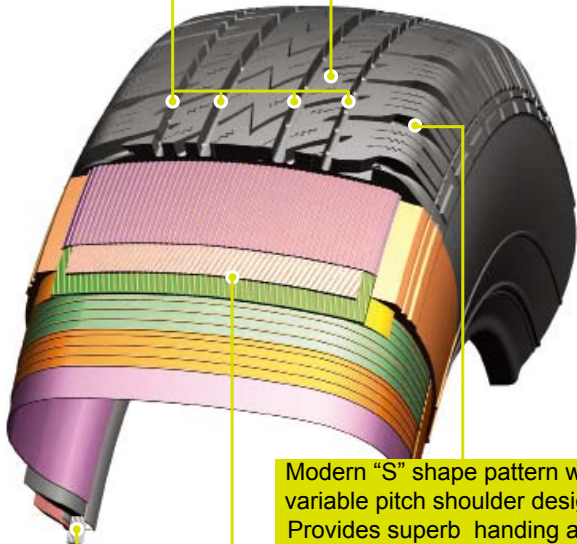

# ENDURO **H/T**

Four circumferential grooves and open shoulder slots. Prevents aquaplaning for excellent wet performance

Modern "S" shape pattern with variable pitch shoulder design. Provides superb handling and smooth quiet performance

Modern "S" shape pattern with variable pitch shoulder design. Provides superb handling and smooth quiet performance

Ultra strong structural design. Provides reliability and durability

High-tension bead. Provides excellent load bearing, steering and cornering

⊗ Rim range: **15-20**

⊙ Aspect Ratio: **60-85**

⊖ Speed rating: **R-T**